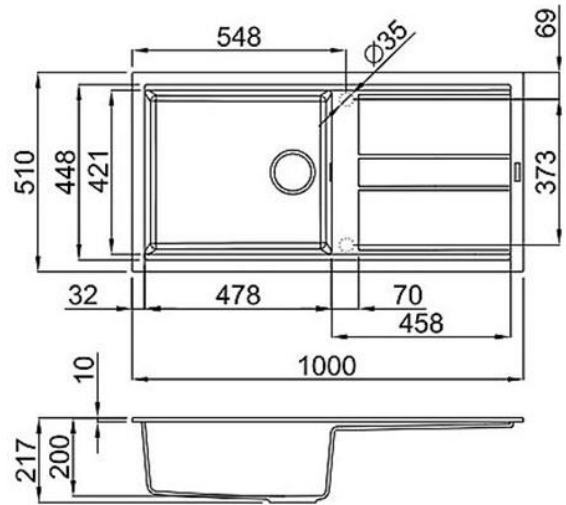

**Product Specification Sheet
 ELMB480-79**

Best Insert 480
 Elleci Best 478 Single Bowl With Drainer

Models	Corner Radius
ELGB480-40 <i>Black</i>	10mm
ELMB480-79 <i>Aluminium</i>	
Overall Dimensions W x D	Waste
1000 x 510mm	90mm
Bowl Dimensions W x D x H	Minimum Cabinet Size
478 x 421 x 200mm	600mm

Material & Finish
 G40 Granitek, Honed
 M79 Metaltek, Honed

Accessories Available (optional)

BFDDB
 DRAINING BASKET
 390 X 325mm

BFDRMB
 ROLLER MAT
 480 X 450mm

E&OE – it is recommended all measurements are taken directly from the product. Specification subject to change without notice, always consult the literature supplied with the product. Coloured images are indicative only.